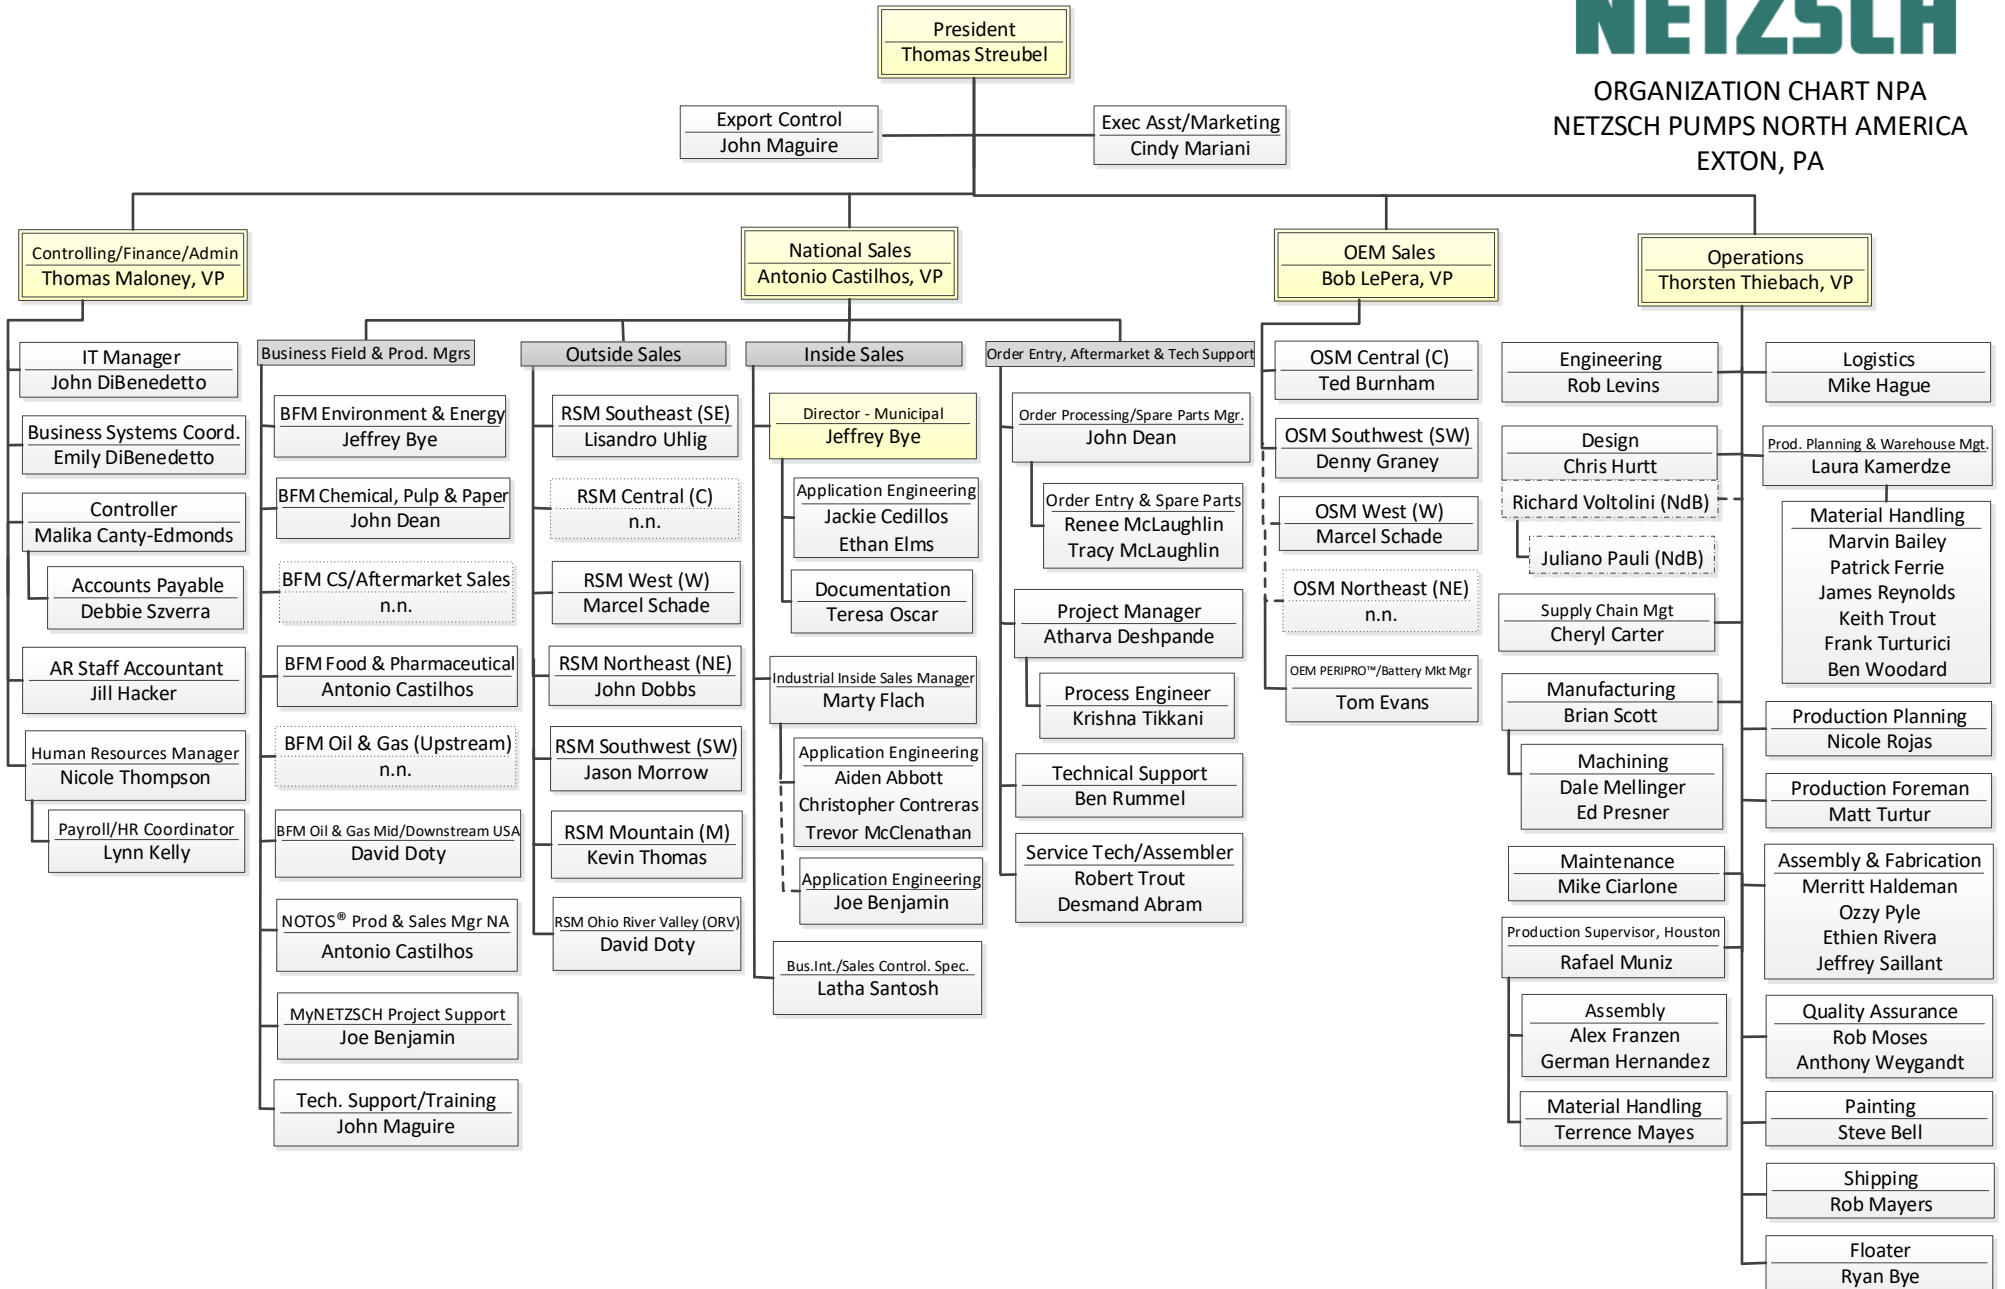

NETZSCH

ORGANIZATION CHART NPA NETZSCH PUMPS NORTH AMERICA EXTON, PA

nat Rev. date 08/29/2022

Executive Team Member